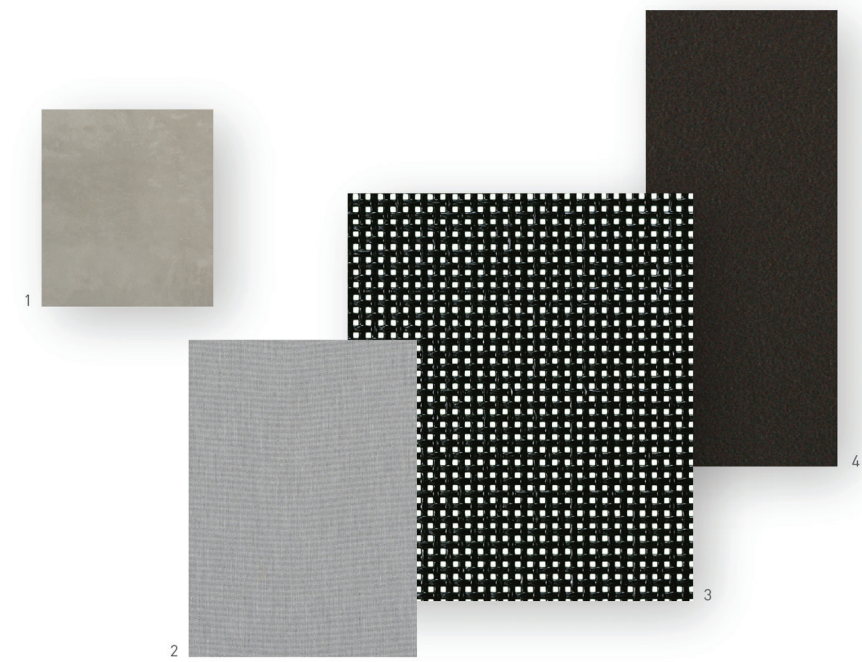

NEWPORT

ASH

- 1. Concrete
- 2. Natte Grey Chine
- 3. Batyline 5261 [Grey]
- 4. White

GRAPHITE

- 1. Concrete
- 2. Natte Grey Chine
- 3. Batyline 5005 [Black]
- 4. Graphite

EARTH

- 1. Oak
- 2. Natte Carbon Beige
- 3. Batyline 5048 [Brown]
- 4. Taupe

materials

SQUARE

DARK GREY

WHITE

SAND

sunweave international

t (852) 2554 9088

f (852) 2818 8595