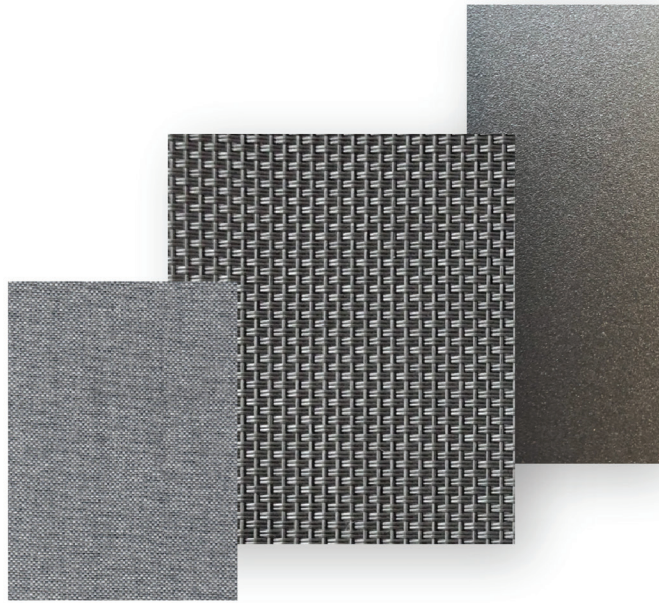

NEWPORT

ASH

- 1. Concrete
- 2. Natte Grey Chine
- 3. Batyline 5261 [Grey]
- 4. White

GRAPHITE

- 1. Concrete
- 2. Natte Grey Chine
- 3. Batyline 5005 [Black]
- 4. Graphite

EARTH

- 1. Oak
- 2. Natte Carbon Beige
- 3. Batyline 5048 [Brown]
- 4. Taupe

materials

SQUARE

DARK GREY

WHITE

SAND

sunweave international

t (852) 2554 9088

f (852) 2818 8595