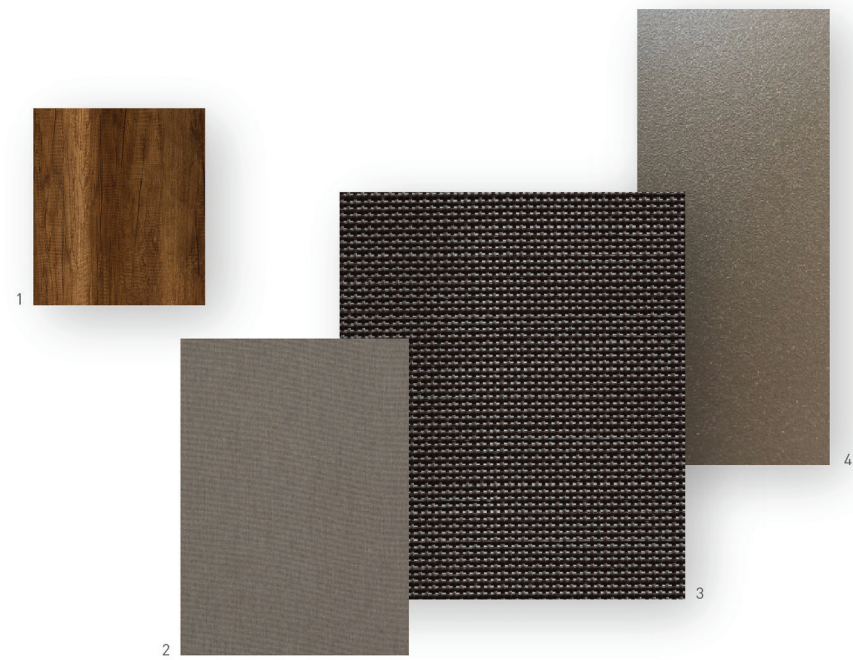

NEWPORT

ASH

- 1. Concrete
- 2. Natte Grey Chine
- 3. Batyline 5261 [Grey]
- 4. White

GRAPHITE

- 1. Concrete
- 2. Natte Grey Chine
- 3. Batyline 5005 [Black]
- 4. Graphite

EARTH

- 1. Oak
- 2. Natte Carbon Beige
- 3. Batyline 5048 [Brown]
- 4. Taupe

materials

SQUARE

DARK GREY

WHITE

SAND

sunweave international

t (852) 2554 9088

f (852) 2818 8595