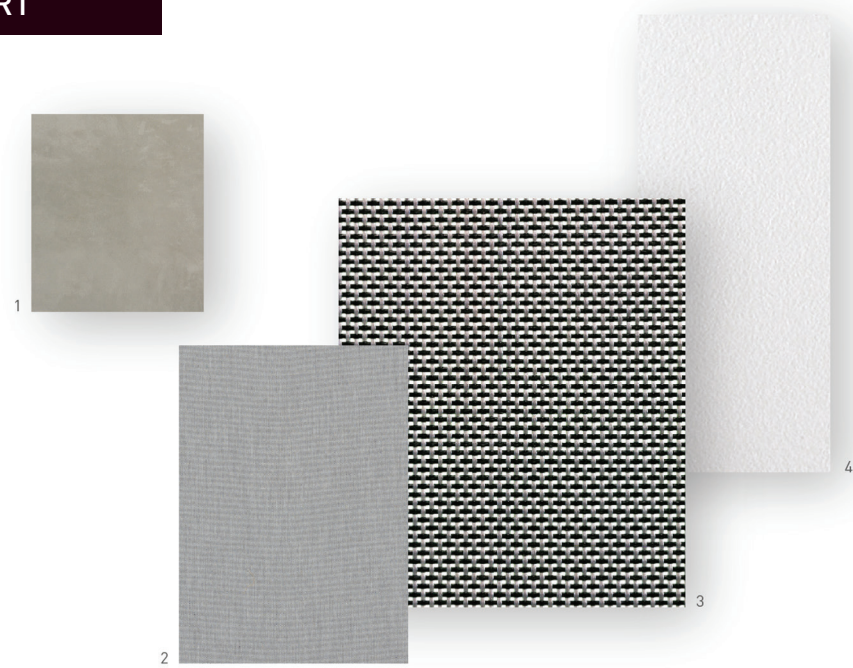

NEWPORT

ASH

- 1. Concrete
- 2. Natte Grey Chine
- 3. Batyline 5261 [Grey]
- 4. White

GRAPHITE

- 1. Concrete
- 2. Natte Grey Chine
- 3. Batyline 5005 [Black]
- 4. Graphite

EARTH

- 1. Oak
- 2. Natte Carbon Beige
- 3. Batyline 5048 [Brown]
- 4. Taupe